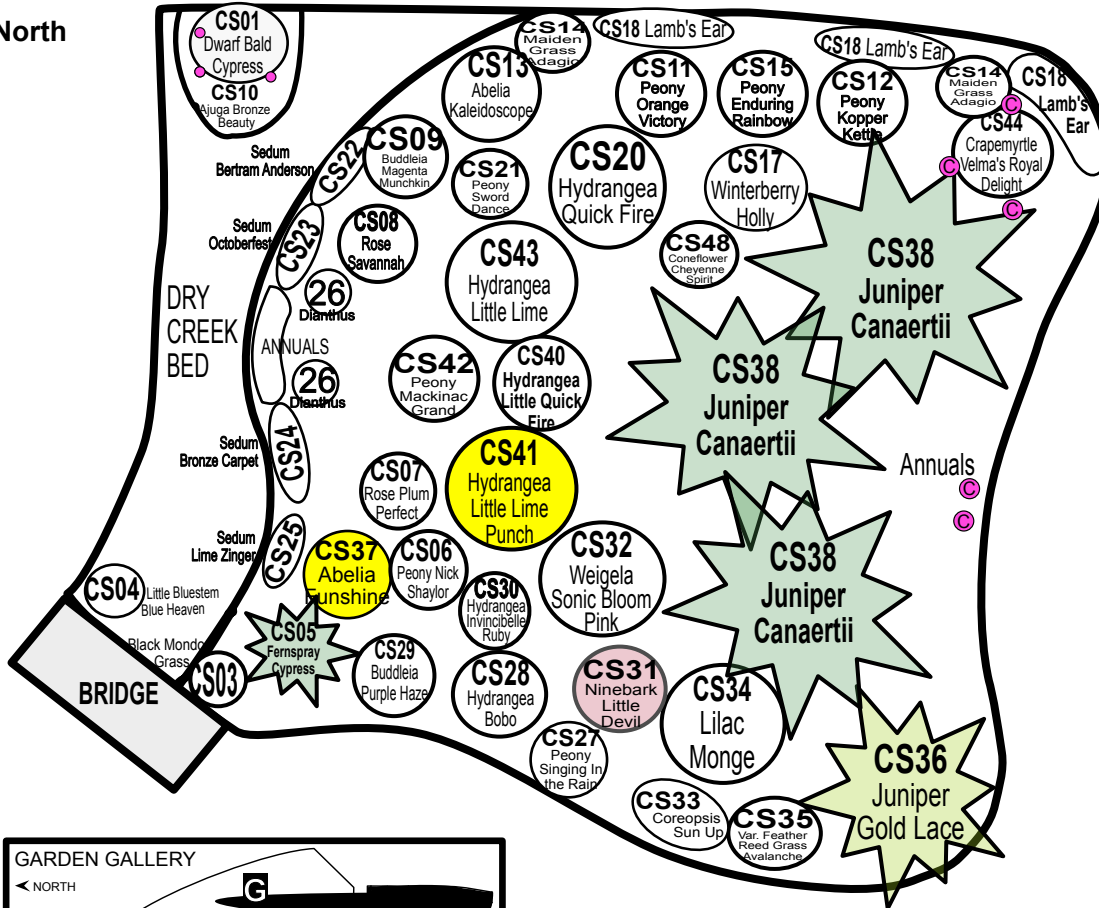

Johnson County Extension Garden Gallery Section Creek Side

CS

← North

● = Crocus
● = Reticulated Iris

- CS01 - Taxodium distichum 'Peve Minaret' - Dwarf Bald Cypress
- CS02 -
- CS03 - Ophiopogon 'Ebony Knight' - Black Mondo Grass
- CS04 - Schizachyrium 'Blue Heaven' - Little Bluestem
- CS05 - Chamaecyparis obtusa 'Filicoides' - Fernspray Cypress
- CS06 - Paeonia 'Nick Shaylor' - Herbaceous Peony
- CS07 - Rosa 'Plum Perfect' - Floribunda Rose
- CS08 - Rosa 'Savannah' - Hybrid Tea Rose
- CS09 - Buddleia 'Humdinger Magenta Munchkin' - Butterfly Bush
- CS10 - Ajuga reptans 'Bronze Beauty' - Bugleweed
- CS11 - Paeonia 'Kopper Kettle' - Intersectional Peony
- CS12 - Paeonia 'Orange Victory' - Intersectional Peony
- CS13 - Abelia 'Kaleidoscope'
- CS14 - Miscanthus 'Adagio' - Maiden Grass
- CS15 - Paeonia 'Enduring Rainbow' - Intersectional Peony
- CS16 -
- CS17 - Ilex verticillata 'Berry Nice' - Winterberry Holly
- CS18 - Stachys byzantina - Lamb's Ear
- CS19 -
- CS20 - Hydrangea 'Quick Fire' - Panicle Hydrangea
- CS21 - Paeonia 'Sword Dance' - Herbaceous Peony
- CS22 - Sedum 'Bertram Anderson' - Stonecrop
- CS23 - Sedum acre 'Octoberfest' - Stonecrop
- CS24 - Sedum spurium 'Bronze Carpet' - Stonecrop
- CS25 - Sedum Sunsparkler 'Lime Zinger' - Stonecrop
- CS26 - Dianthus 'Super Pink' - Sweet William
- CS27 - Paeonia 'Singing in the Rain' - Itoh Hybrid Peony
- CS28 - Hydrangea 'Bobo' - Dwarf Panicle Hydrangea
- CS29 - Buddleia Lo & Behold 'Purple Haze' - Butterfly Bush
- CS30 - Hydrangea 'Invincibelle Ruby' - Smooth Hydrangea
- CS31 - Physocarpus 'Little Devil' - Dwarf Ninebark
- CS32 - Weigela Sonic Bloom 'Pink'
- CS33 - Coreopsis 'Sun Up' - Tickseed
- CS34 - Syringa vulgaris 'Monge' - Common Lilac
- CS35 - Calamagrostis 'Avalanche' - Var. Feather Reed Grass
- CS36 - Juniperus c. 'Gold Lace' - Spreading Juniper
- CS37 - Abelia 'Funshine'
- CS38 - Juniperus v. 'Canaertii' - Upright Juniper
- CS39 -
- CS40 - Hydrangea 'Little Quick Fire' - Dwarf Panicle Hydrangea
- CS41 - Hydrangea 'Little Lime Punch' - Dwarf Panicle Hydrangea
- CS42 - Paeonia 'Mackinac Grand' - Herbaceous Peony
- CS43 - Hydrangea 'Little Lime' - Dwarf Panicle Hydrangea
- CS44 - Lagerstroemia 'Velma's Royal Delight' - Crapemyrtle
- CS45 -
- CS46 -
- CS47 -
- CS48 - Echinacea 'Cheyenne Spirit' - Coneflower